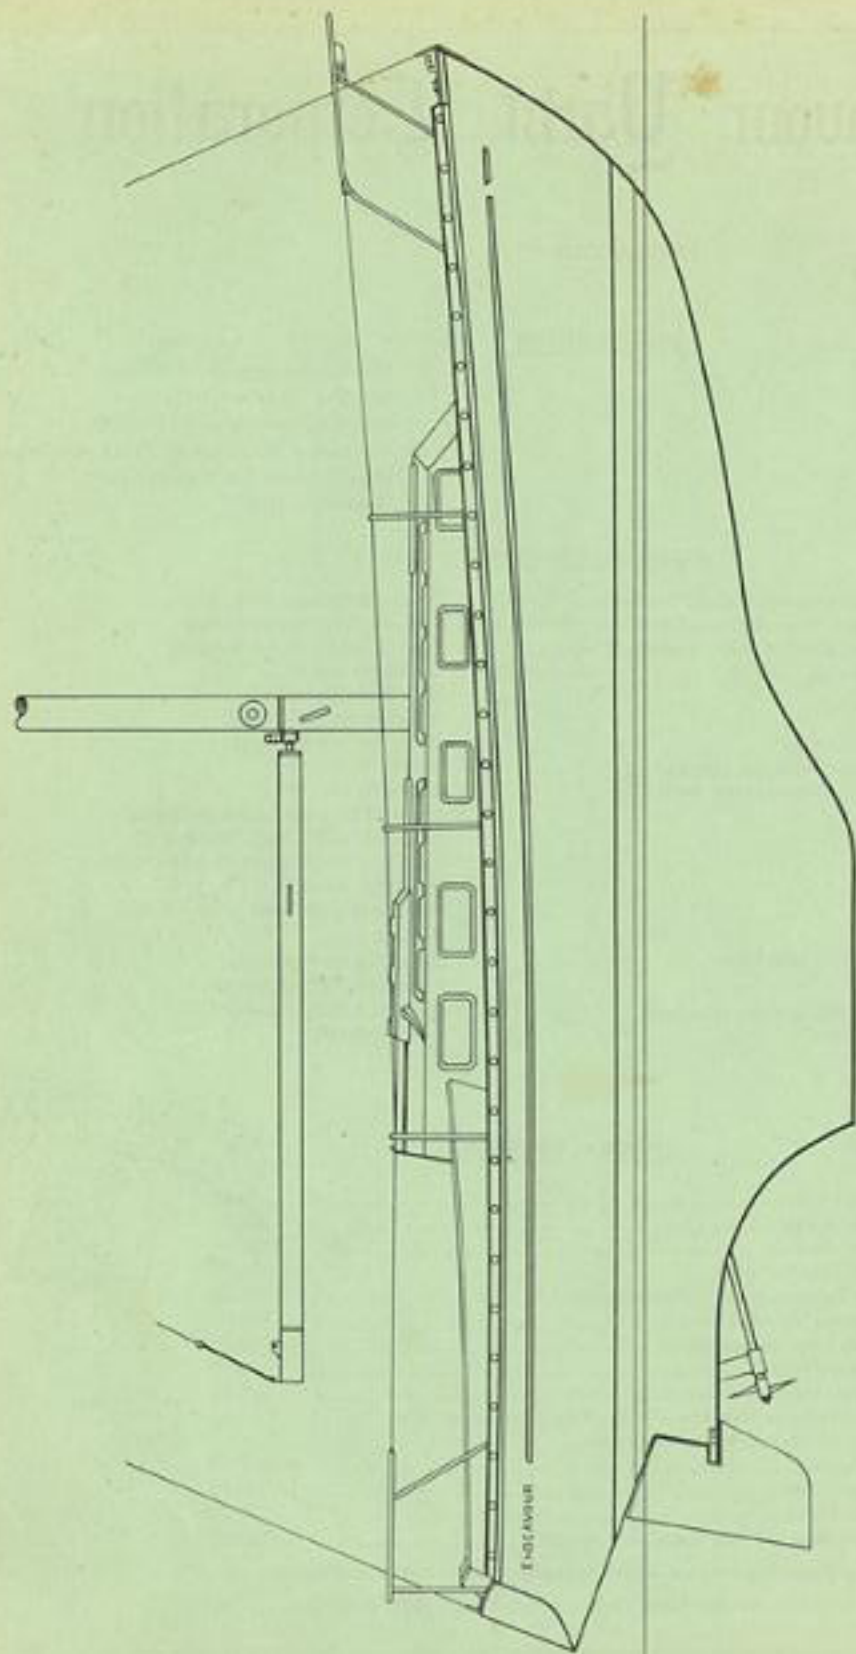

Indeavour Yacht Corporation

ENDEAVOUR "32"

SPECIFICATIONS

L.O.A. - 32'4"
L.W.L. - 25'6"
Beam - 10'0"
Draft (board up) - 3'6"
(board down) - 7'10"
Keel Model - 4'2"
Displacement - 11,700 lbs.

Ballast (internal lead) - 5,000 lbs.
Sail Area - 470 sq. ft.
Mast Height Above D.W.L. - 43'0"
Auxiliary - Two Cylinder 20 H.P. Diesel Engine
With Stainless Steel Propeller Shaft
Headroom - 6'4"

STANDARD EQUIPMENT

Pedestal Steerer with Engine Controls and Lighted Compass
Welded Stainless Steel Bow Pulpit, Stern Rail and Stanchions with Lifelines
Two Stainless Steel Genoa Sheet Winches, with Handle & Winch
Two Stainless Steel Halyard Winches
Genoa Gear
Manual Bilge Pump
Aluminum Spars with Tapered Spreaders
4" Berth Mattresses Covered With Decorator Fabric
Enclosed Head with Shower Pan, Stainless Steel Wash Basin
and Louvered teak door
Ten Opening Ports with Screens
Cove Stripe
Boot Top
65 Gallon Water Tank
20 Gallon Fuel Tank
Two Burner Gimbled Alcohol Stove with Oven
Pressure Water System
Dockside Power complete with ship to shore receptacle
and four duplex outlets

Interior & Exterior Teak Trim
Extruded Aluminum Toe Rail
Two - 75 AMP Marine Batteries
Navigation Lights
Main Sheet Traveler
Carpeting on Cabin Sole
10 Cubic Foot Ice Chest
Water Lift Muffler
Engine Room Light
Insulated Beverage Locker in Cockpit
Teak and Lucite, Main Hatch
Foot Operated fresh water pump in galley
Deep Stainless Steel Galley Sink
Pull Out Double Berth in Main Cabin
V. Berth Filler
Galley Counter Extension
Forward & Midship Hatches
Fore Deck Anchor Locker
Deck Hawse Pipe

Prices and specifications are subject to change without notice or obligation.

Endeavour 32

KEEL MODEL DRAFT 4' 2"